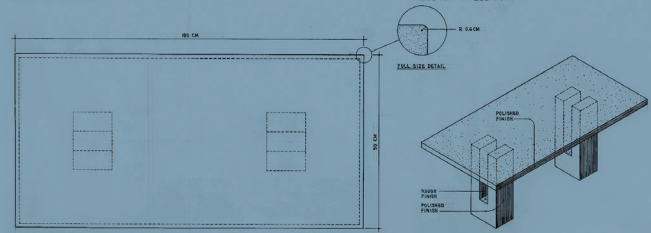

BREUER

ujra itthon

SIDE VIEW

END VIEW

TOP VIEW

ISOMETRIC

GRANITE TABLE

MANUEL GREIER
115 MADISON AVENUE NEW YORK, N.Y. 10017
SCALE: 1/16 DATE: 1954