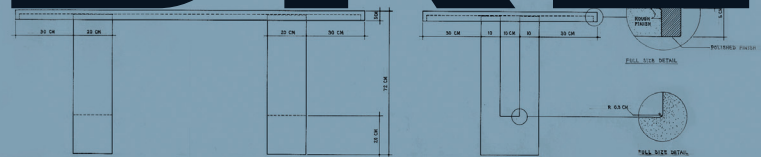

BREUER

ujra itthon

SIDE VIEW

END VIEW

TOP VIEW

ISOMETRIC

GRANITE TABLE

MANUEL GREIER
115 MADISON AVENUE NEW YORK, N.Y. 10017
SCALE: 1/16 DATE: 1954